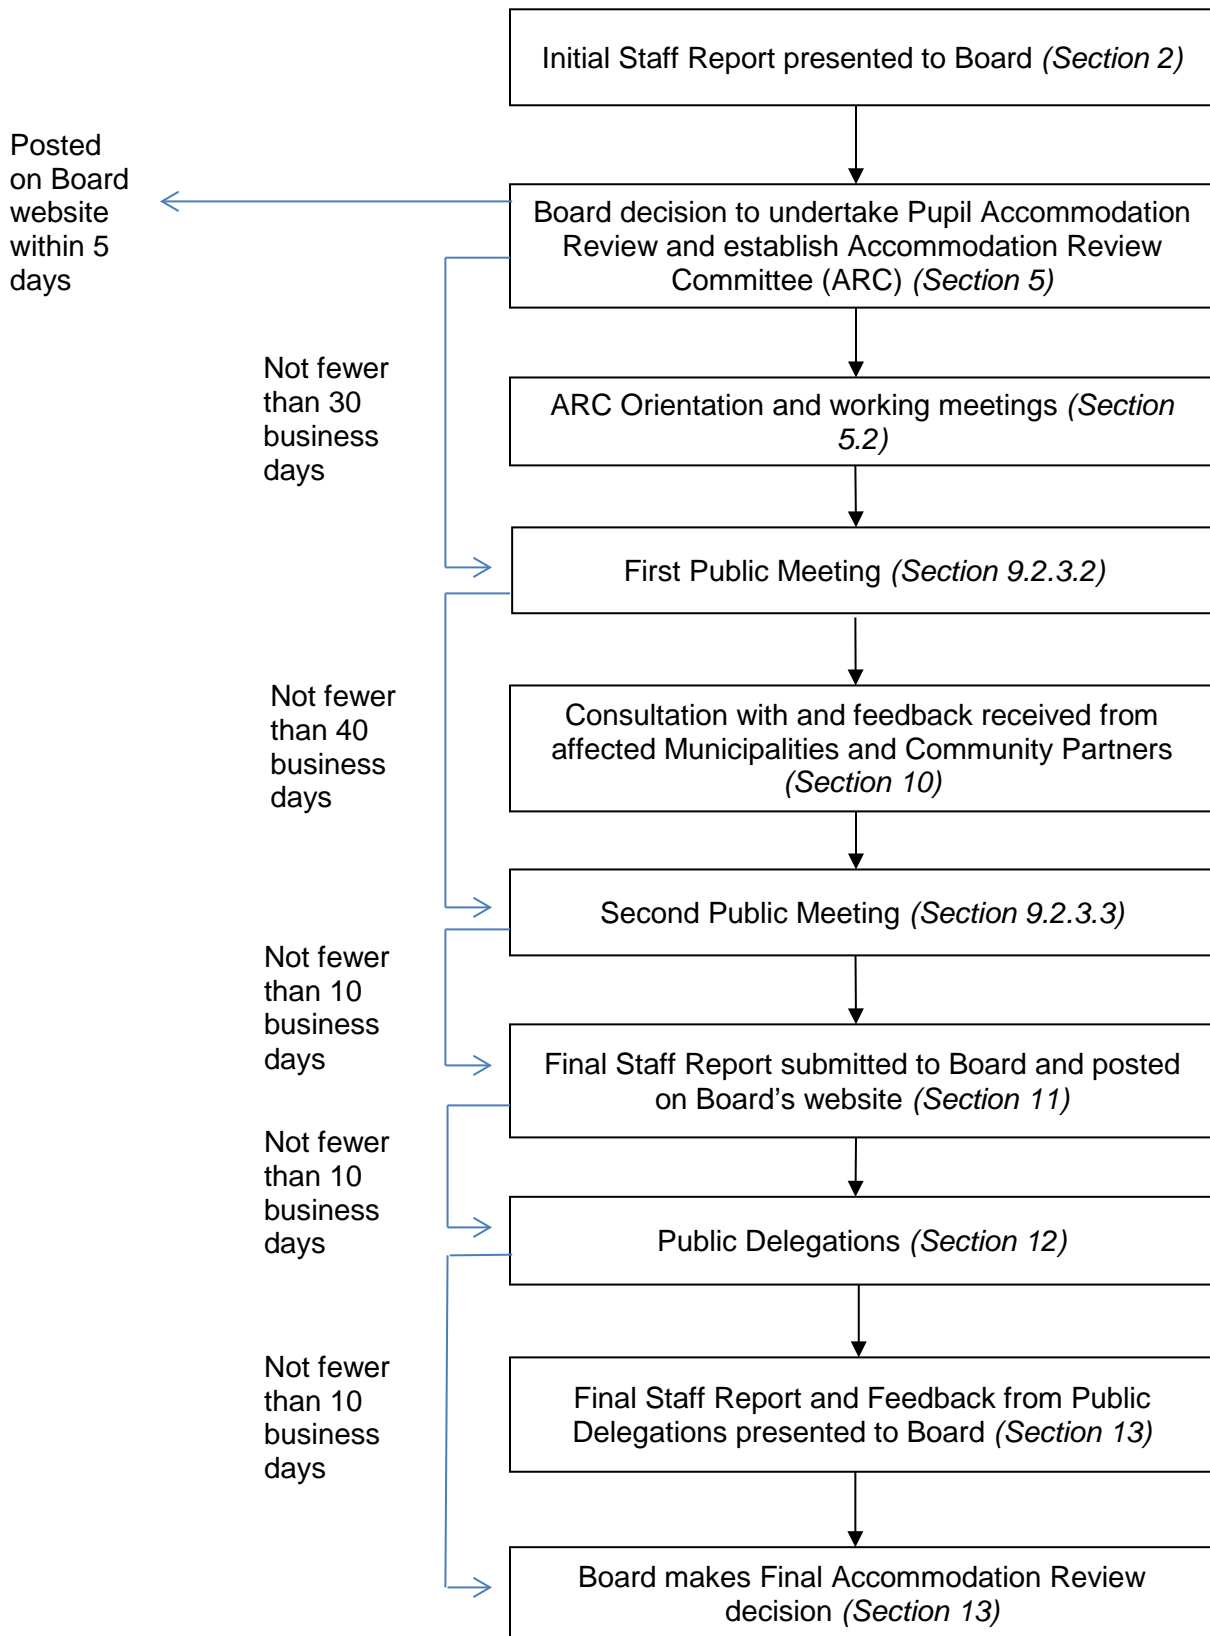

PUPIL ACCOMMODATION REVIEW TIMELINE FLOWCHART

MODIFIED PUPIL ACCOMMODATION REVIEW TIMELINE FLOWCHART