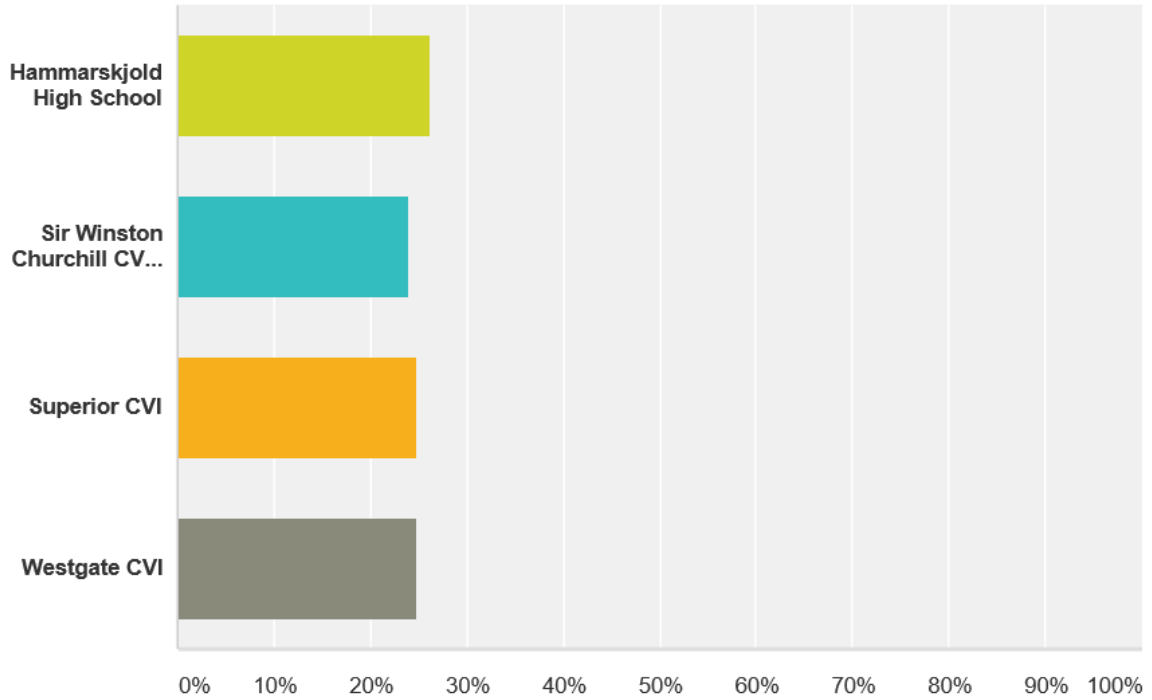

What grade are you in?

Answered: 1,986 Skipped: 330

I am a student at:

Answered: 706 Skipped: 1,610

Answer Choices	Responses
▼ Agnew H. Johnston (English)	3.97% 28
▼ Agnew H. Johnston (French Immersion)	5.52% 39
▼ Algonquin Avenue	7.22% 51
▼ Armstrong	1.84% 13
▼ Claude E. Garton (English)	8.92% 63
▼ Claude E. Garton (French Immersion)	3.82% 27
▼ Crestview	5.67% 40
▼ Ecole Gron Morgan (English)	5.67% 40
▼ Ecole Gron Morgan (French Immersion)	7.37% 52
▼ Edgewater Park	3.82% 27
▼ Five Mile	4.39% 31
▼ Gorham and Ware	2.12% 15
▼ Kakabeka Falls	2.97% 21
▼ Kingsway Park	4.96% 35
▼ McKellar Park	2.12% 15
▼ Nor'Wester View	6.94% 49
▼ Sir Winston Churchill Elementary	5.67% 40
▼ Valley Central	2.27% 16
▼ Vance Chapman	1.84% 13
▼ Westmount	4.53% 32
▼ Whitefish Valley	2.41% 17
▼ Woodcrest	5.95% 42
Total	706

I am a student at:

Answered: 1,271 Skipped: 1,045

Answer Choices	Responses
▼ Hammarskjold High School	26.28% 334
▼ Sir Winston Churchill CVI (9-12)	24.00% 305
▼ Superior CVI	24.94% 317
▼ Westgate CVI	24.78% 315
Total	1,271