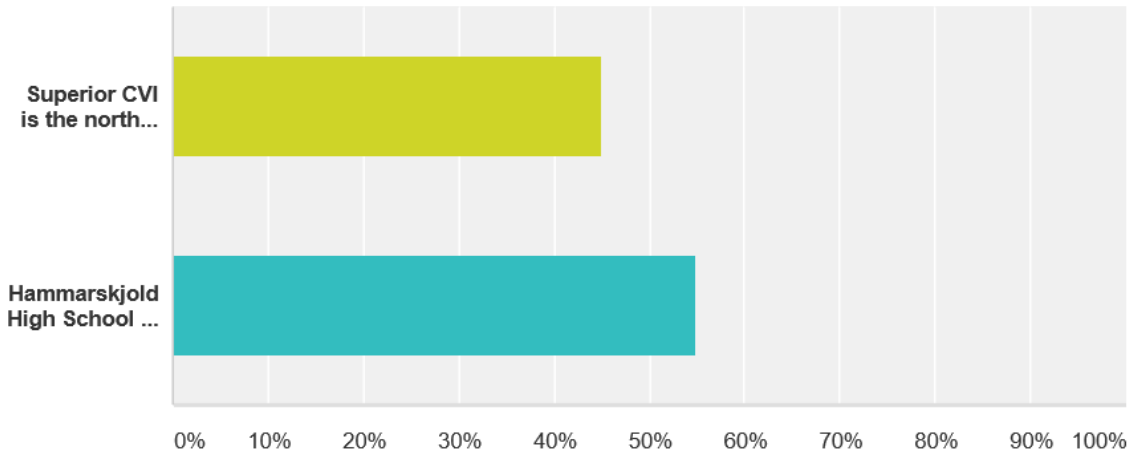

Please note that this question was only asked if a student identified that they were from a north side secondary school or one of the north side feeder schools.

Which option would you like to see Trustees choose for the North Side?

Answered: 1,000 Skipped: 1,316

Answer Choices	Responses
Superior CVI is the north side high school. Vance Chapman is an elementary school for students from Vance, C.D. Howe and St. James. Close Hammarskjold High School, C.D Howe and St. James.	45.00% 450
Hammarskjold High School is the north side high school. Superior becomes an elementary school for students from Vance Chapman, C.D. Howe and St. James. Close Vance Chapman, St. James and C.D. Howe.	55.00% 550
Total	1,000