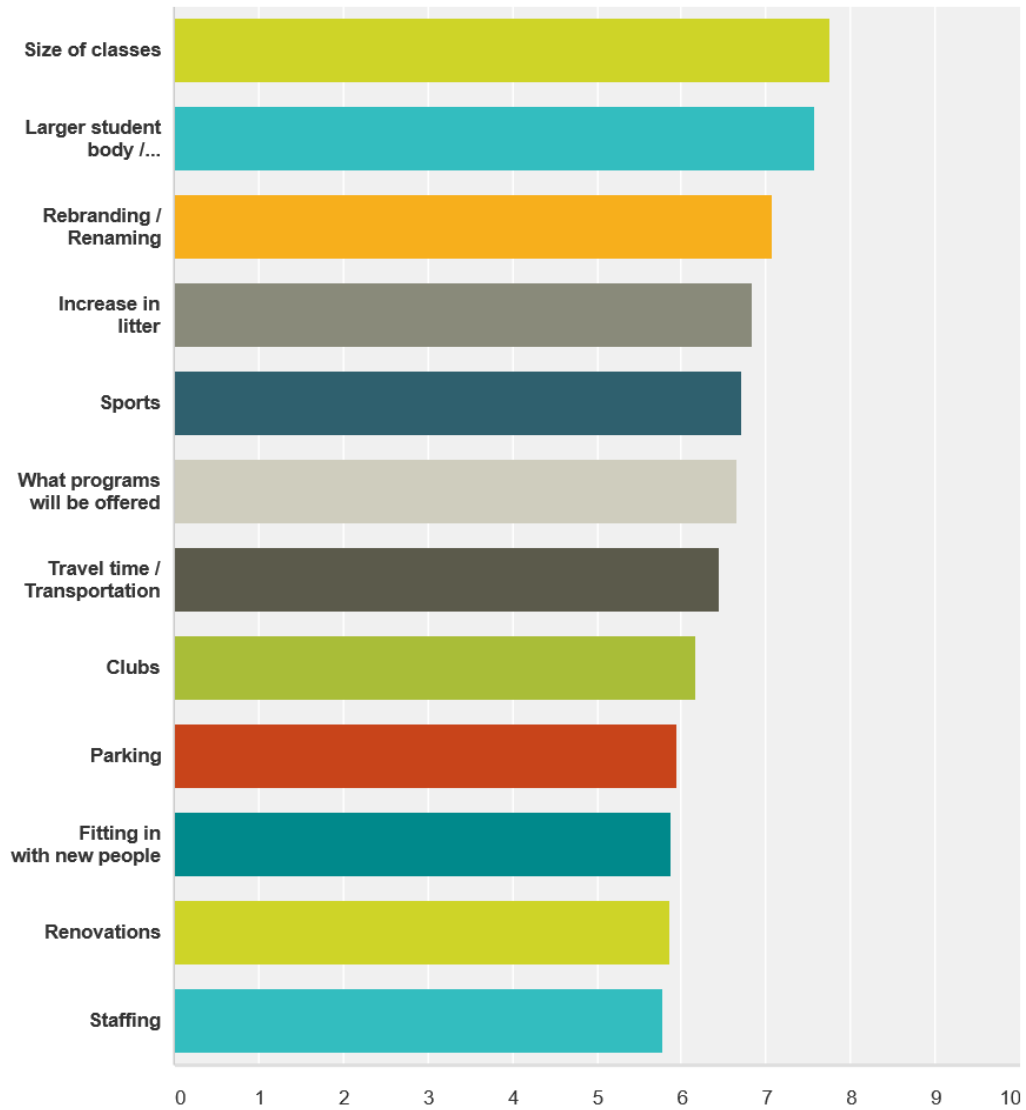

Lakehead Public Schools Renewal Plan Student Input Survey

This survey was designed by the student representatives on the North and South Accommodation Review Committees. The survey received a total of 2,316 responses from students in Grades 7 to 12.

How much do you know about Lakehead Public Schools Renewal Plan?

Answered: 2,295 Skipped: 21

What aspects of the Renewal Plan are you most excited about? (Where 1 is what you are most excited about and 8 is what you are least excited about)

Answered: 1,951 Skipped: 365

What are you most concerned about with the Renewal Plan? (Where 1 is what you are most concerned about and 12 is what you are least concerned about)

Answered: 1,775 Skipped: 541