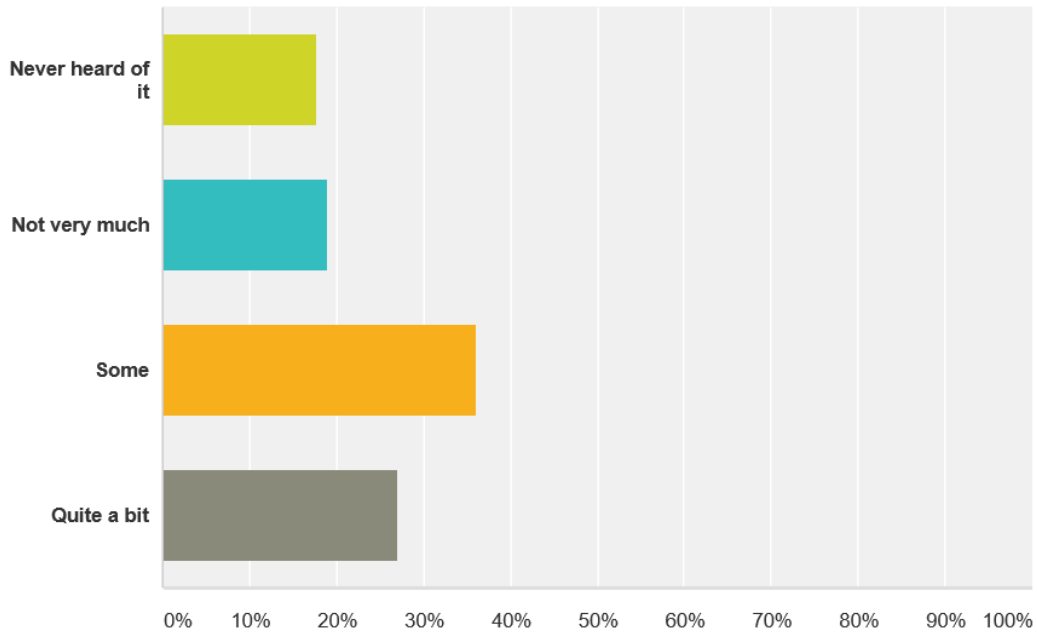

Lakehead Public Schools Renewal Plan Student Input Survey

This survey was designed by the student representatives on the North and South Accommodation Review Committees. The survey received a total of 2,316 responses from students in Grades 7 to 12.

How much do you know about Lakehead Public Schools Renewal Plan?

Answered: 2,295 Skipped: 21