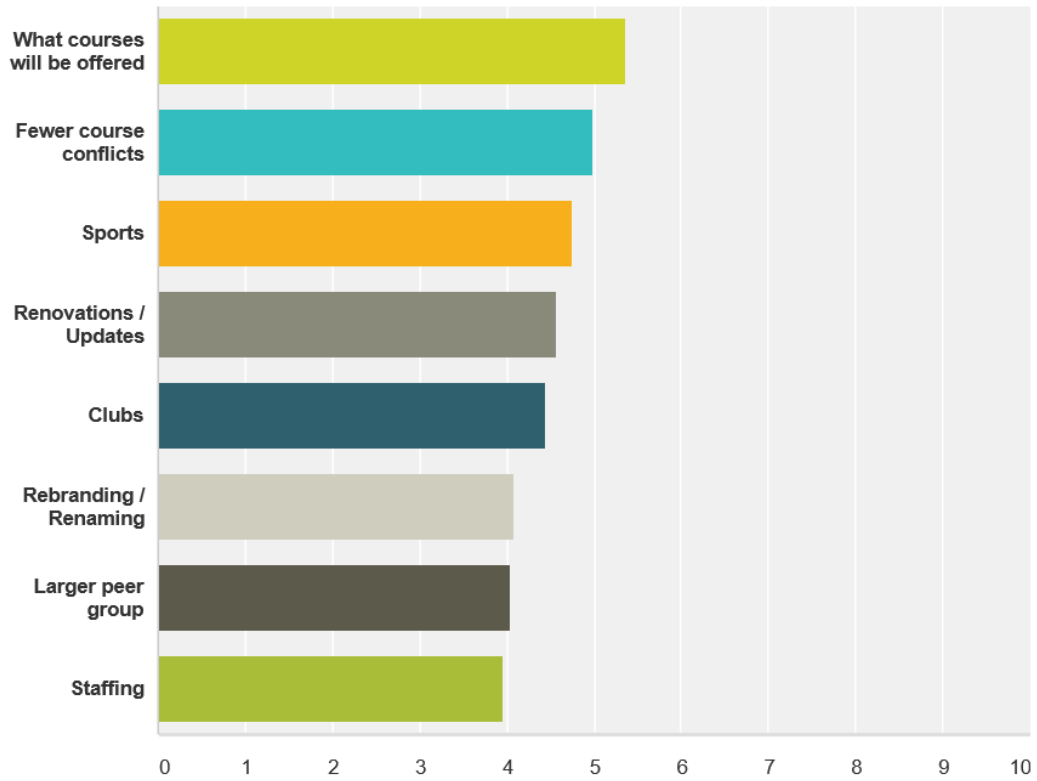

Lakehead Public Schools Renewal Plan Student Input Survey

This survey was designed by the student representatives on the North and South Accommodation Review Committees. The survey received a total of 2,316 responses from students in Grades 7 to 12.

How much do you know about Lakehead Public Schools Renewal Plan?

Answered: 2,295 Skipped: 21

What aspects of the Renewal Plan are you most excited about? (Where 1 is what you are most excited about and 8 is what you are least excited about)

Answered: 1,951 Skipped: 365

What are you most concerned about with the Renewal Plan? (Where 1 is what you are most concerned about and 12 is what you are least concerned about)

Answered: 1,775 Skipped: 541